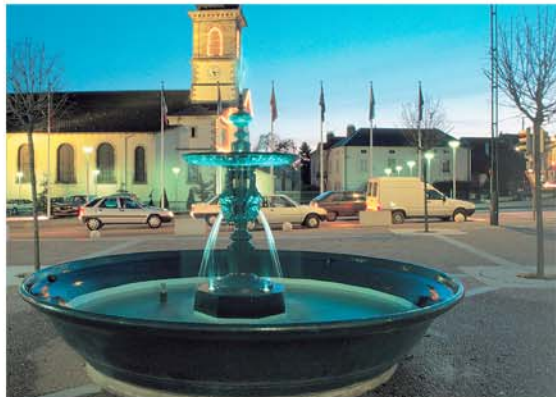

Montier en Der n6 Fountain

Cast iron fountain
Fountain cap 3.5m

Option 1: With water parts on request

Option 2: With peripheral water jets

Option 3: Illuminated by fiber optics on request

montier-en-der

fountains