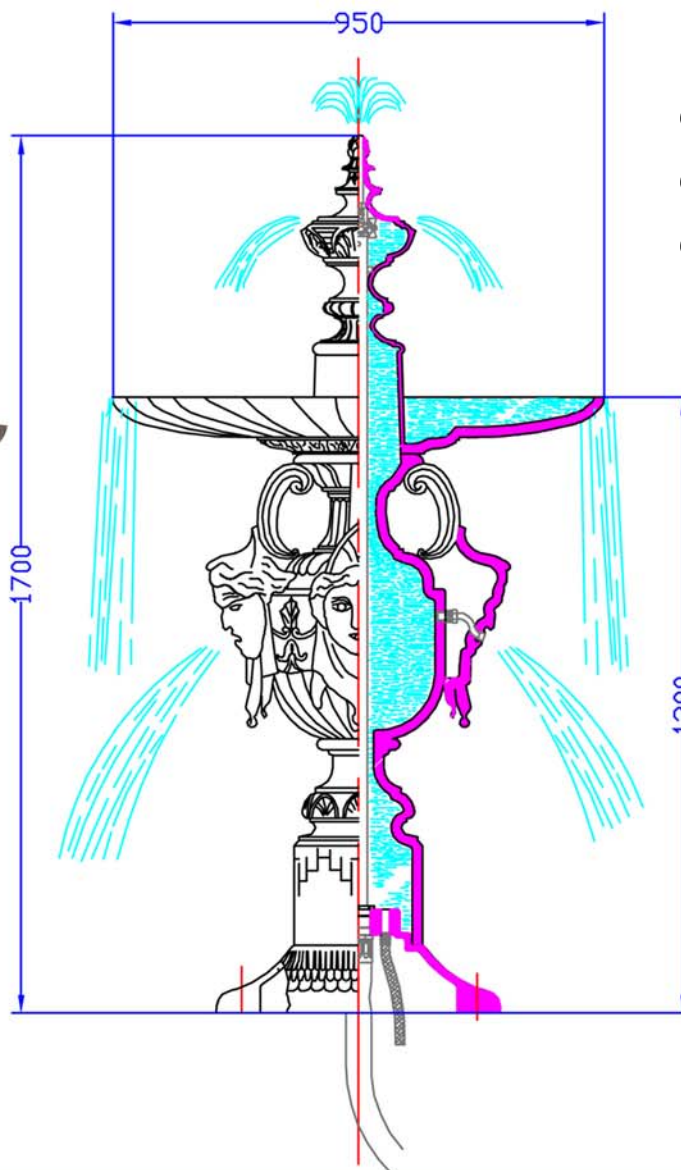

Montier en Der n6 Fountain

Cast iron fountain
Fountain cap 3.5m

Option 1: With water parts on request

Option 2: With peripheral water jets

Option 3: Illuminated by fiber optics on request

montier-en-der

fountains