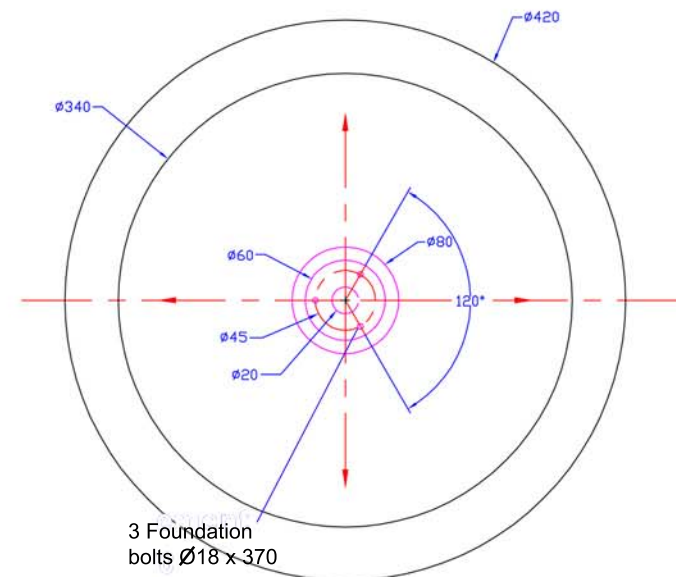

Montier en Der n6 Fountain

Cast iron fountain
Fountain cap 3.5m

Option 1: With water parts on request

Option 2: With peripheral water jets

Option 3: Illuminated by fiber optics on request

montier-en-der

fountains