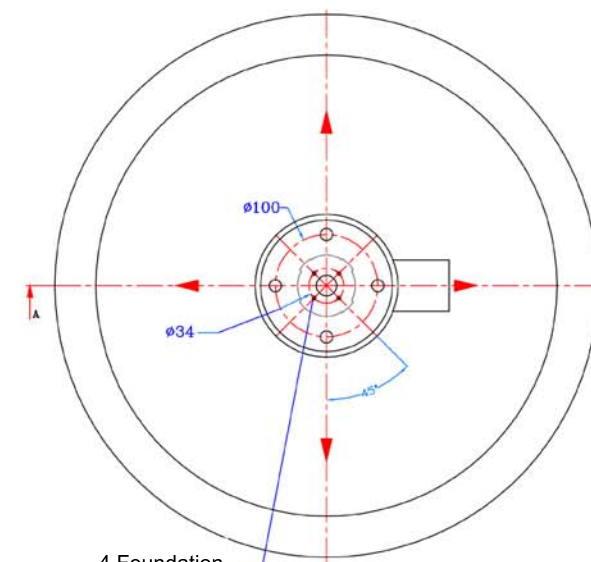

Montier en Der n5 Fountain

Cast iron fountain
Fountain cap 4.5m

Option 1: With water parts on request

Option 2: With peripheral water jets

Option 3: Illuminated by fiber optics on request

4 Foundation
bolts Ø27 x 600