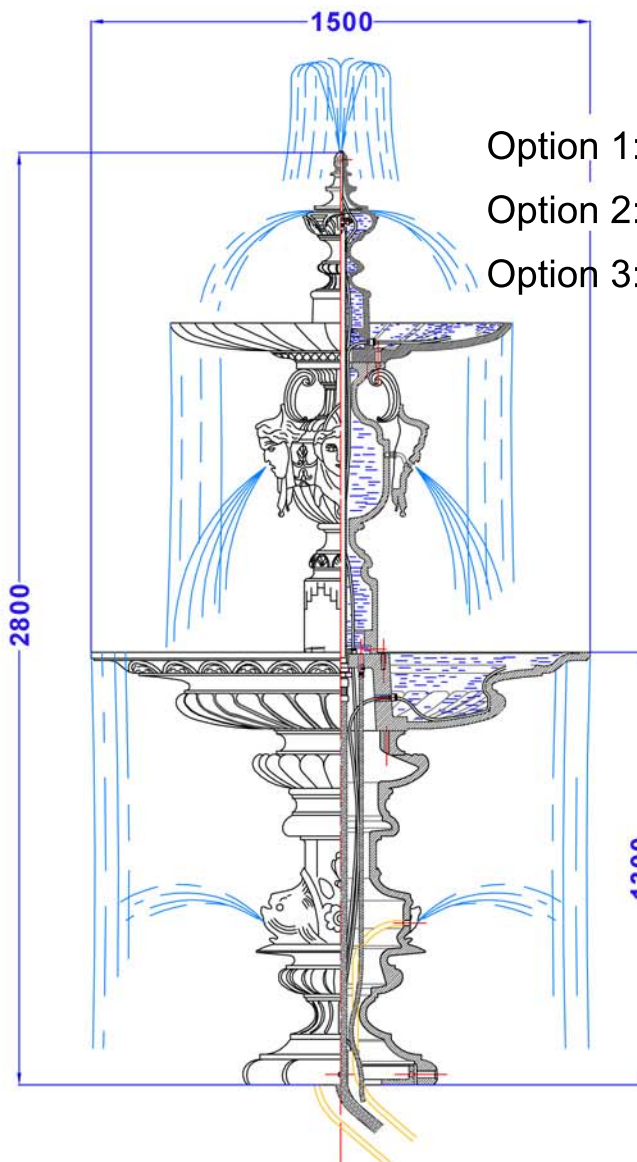

Montier en Der n5 Fountain

Cast iron fountain
Fountain cap 4.5m

Option 1: With water parts on request

Option 2: With peripheral water jets

Option 3: Illuminated by fiber optics on request

4 Foundation
bolts Ø27 x 600