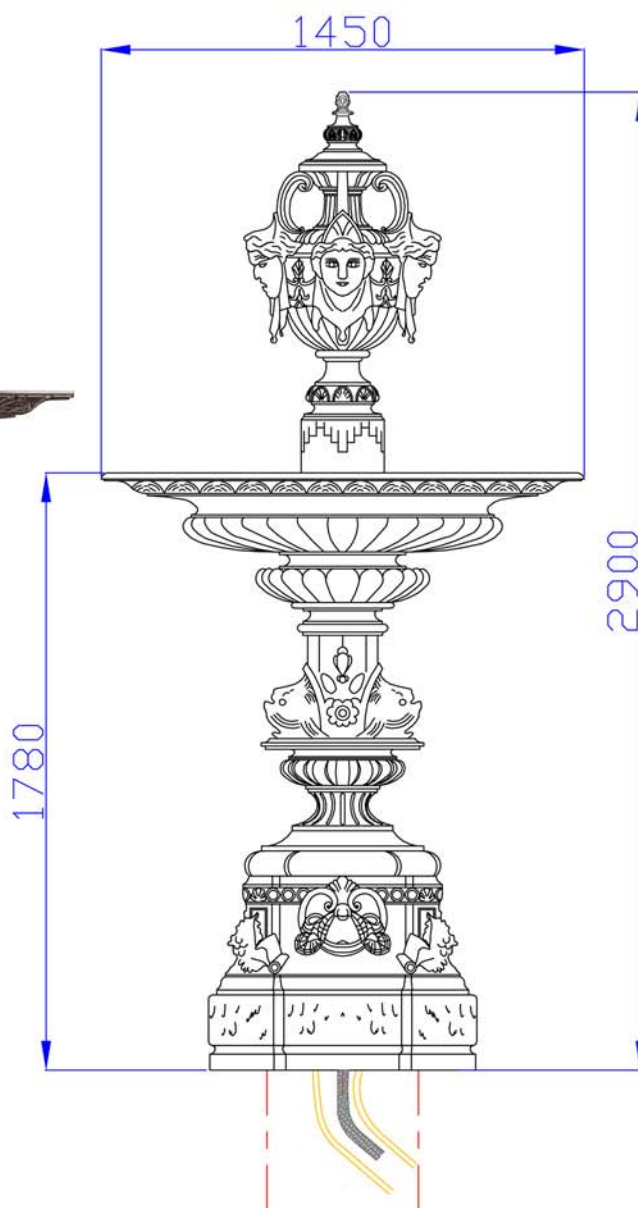

## Montier en Der n4 Fountain

Cast iron fountain  
Fountain cap 4.5m

Option 1: With water parts on request

Option 2: With peripheral water jets

Option 3: Illuminated by fiber optics on request

montier-en-der