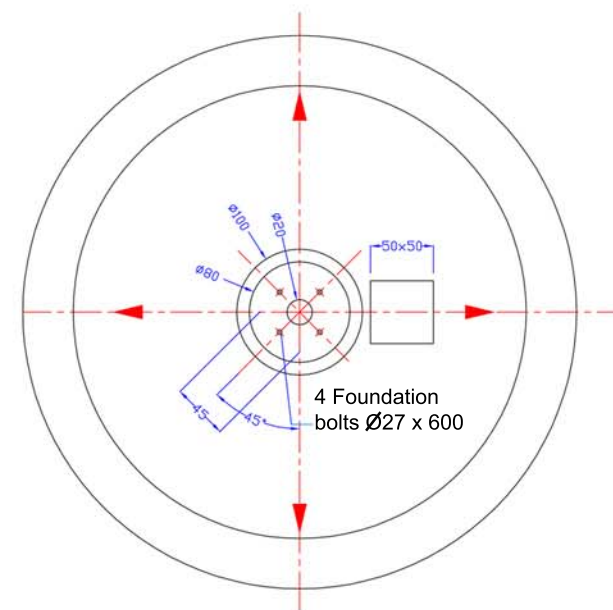

## Montier en Der n4 Fountain

Cast iron fountain  
Fountain cap 4.5m

Option 1: With water parts on request

Option 2: With peripheral water jets

Option 3: Illuminated by fiber optics on request

montier-en-der