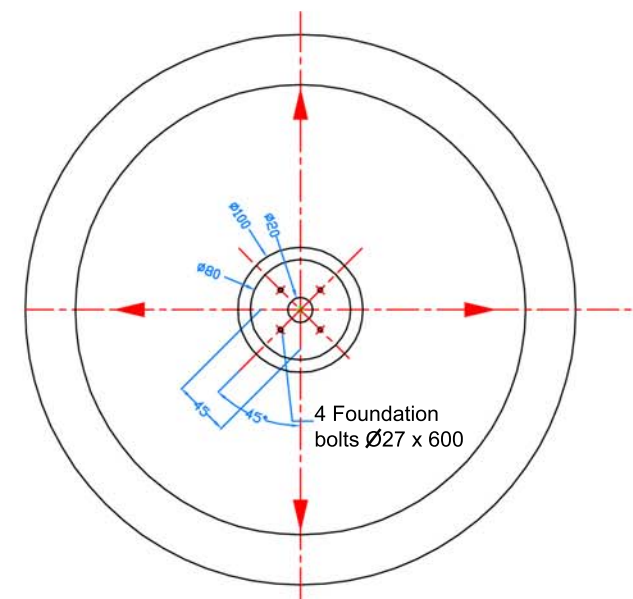

Montier en Der n3 Fountain

Cast iron fountain
Fountain cap 4.5m

- Option 1: With water parts on request
- Option 2: With peripheral water jets
- Option 3: Illuminated by fiber optics on request

montier-en-der