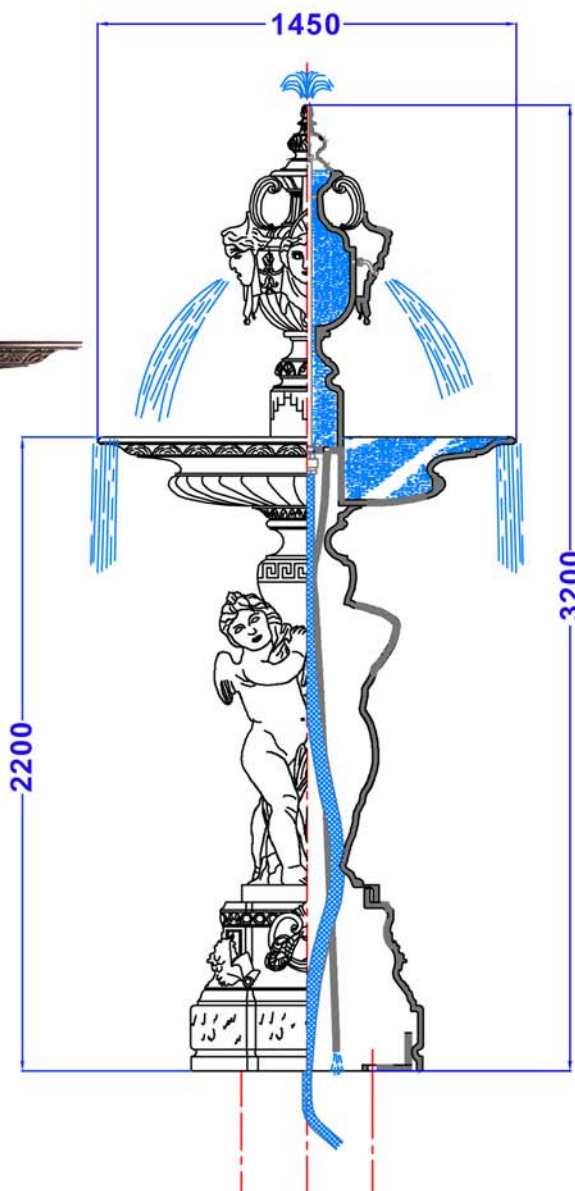

Montier en Der n3 Fountain

Cast iron fountain
Fountain cap 4.5m

- Option 1: With water parts on request
- Option 2: With peripheral water jets
- Option 3: Illuminated by fiber optics on request

montier-en-der