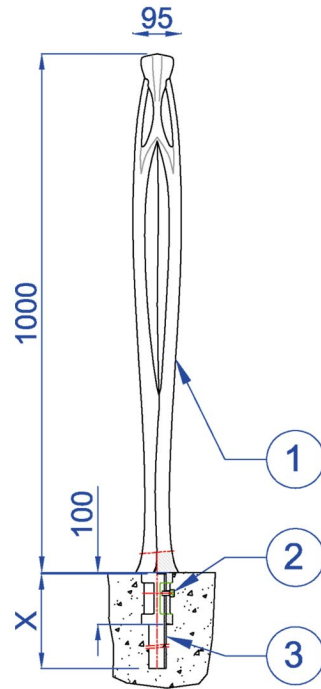

Flore Mod. 08 post

Cast iron post

flore line

by F.Persouyre

Supplied assembled

fixed post

post with mechanical fuse

post with flexible device

Item	Nb	Description
1	1	Body for fixed post
1b	1	Body for post with mechanical fuse
1c	1	Body for post with flexible device
2	1	Screw
3	1	Tube X=200, 300 ou 400
4	1	Mechanical fuse
5	1	Specific tool
6	1	Screw
7	1	Screw + pin+ washer
8	1	Ground sleeve
9	1	Screw
10	1	Washer
11	1	Flexible device
12	3	Screw
13	1	Washer
14	1	Tapped ground sleeve mask