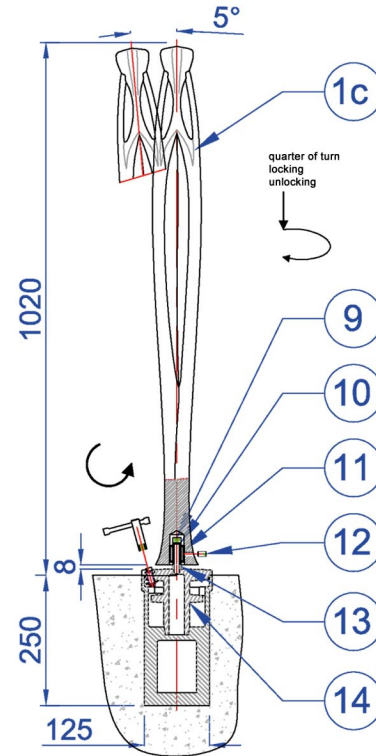

Flore Mod. 08 post

Cast iron post

flore line

by F.Persouyre

Supplied assembled

fixed post

post with mechanical fuse

post with flexible device

Item	Nb	Description
1	1	Body for fixed post
1b	1	Body for post with mechanical fuse
1c	1	Body for post with flexible device
2	1	Screw
3	1	Tube X=200, 300 ou 400
4	1	Mechanical fuse
5	1	Specific tool
6	1	Screw
7	1	Screw + pin+ washer
8	1	Ground sleeve
9	1	Screw
10	1	Washer
11	1	Flexible device
12	3	Screw
13	1	Washer
14	1	Tapped ground sleeve mask