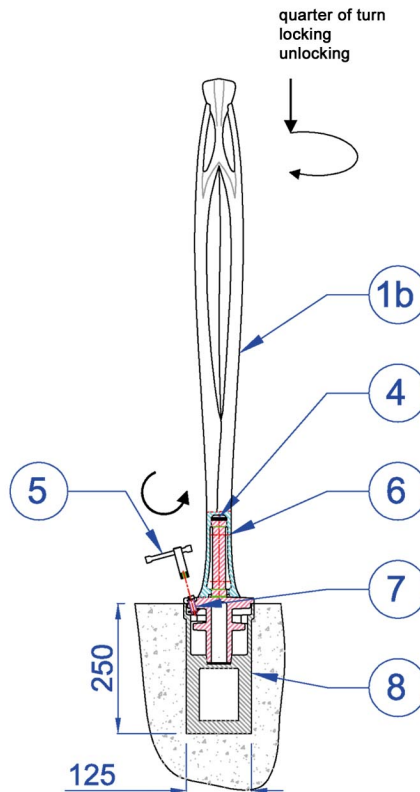

Flore Mod. 08 post

Cast iron post

flore line

by F.Persouyre

Supplied assembled

fixed post

post with mechanical fuse

post with flexible device

Item	Nb	Description
1	1	Body for fixed post
1b	1	Body for post with mechanical fuse
1c	1	Body for post with flexible device
2	1	Screw
3	1	Tube X=200, 300 ou 400
4	1	Mechanical fuse
5	1	Specific tool
6	1	Screw
7	1	Screw + pin+ washer
8	1	Ground sleeve
9	1	Screw
10	1	Washer
11	1	Flexible device
12	3	Screw
13	1	Washer
14	1	Tapped ground sleeve mask