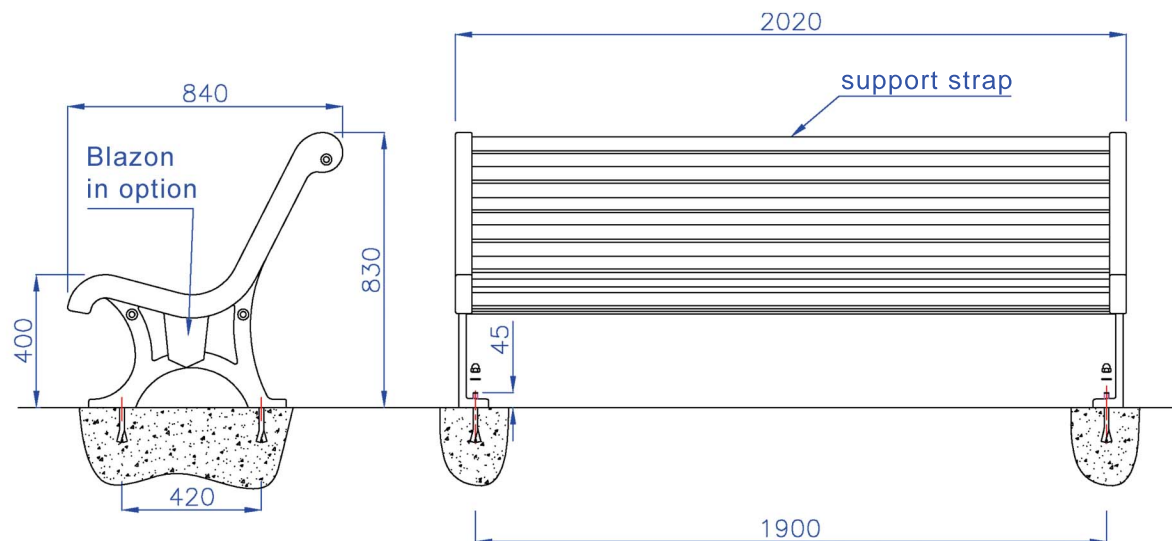

## Dame du lac mod 08 single bench

Cast iron legs  
Exotic wooded slats

dame du lac

Item	Nb	Description
1	1	Right bench leg
2	1	Left bench leg
3	1	Batch of slats
5	4	Ø14x150 foundation bolt
	4	M14 domed cap nut
	4	M14 N washer