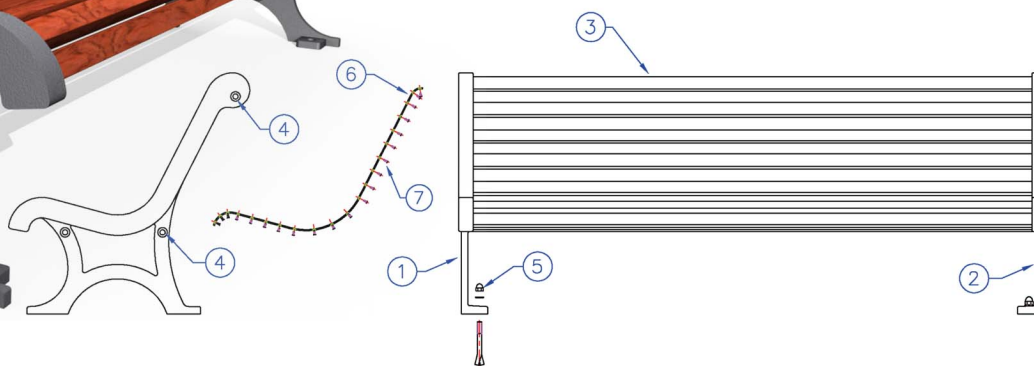

## Dame du lac mod 08 single bench

Cast iron legs  
Exotic wooded slats

dame du lac

Item	Nb	Description
1	1	Right bench leg
2	1	Left bench leg
3	1	Batch of slats
5	4	Ø14x150 foundation bolt
	4	M14 domed cap nut
	4	M14 N washer