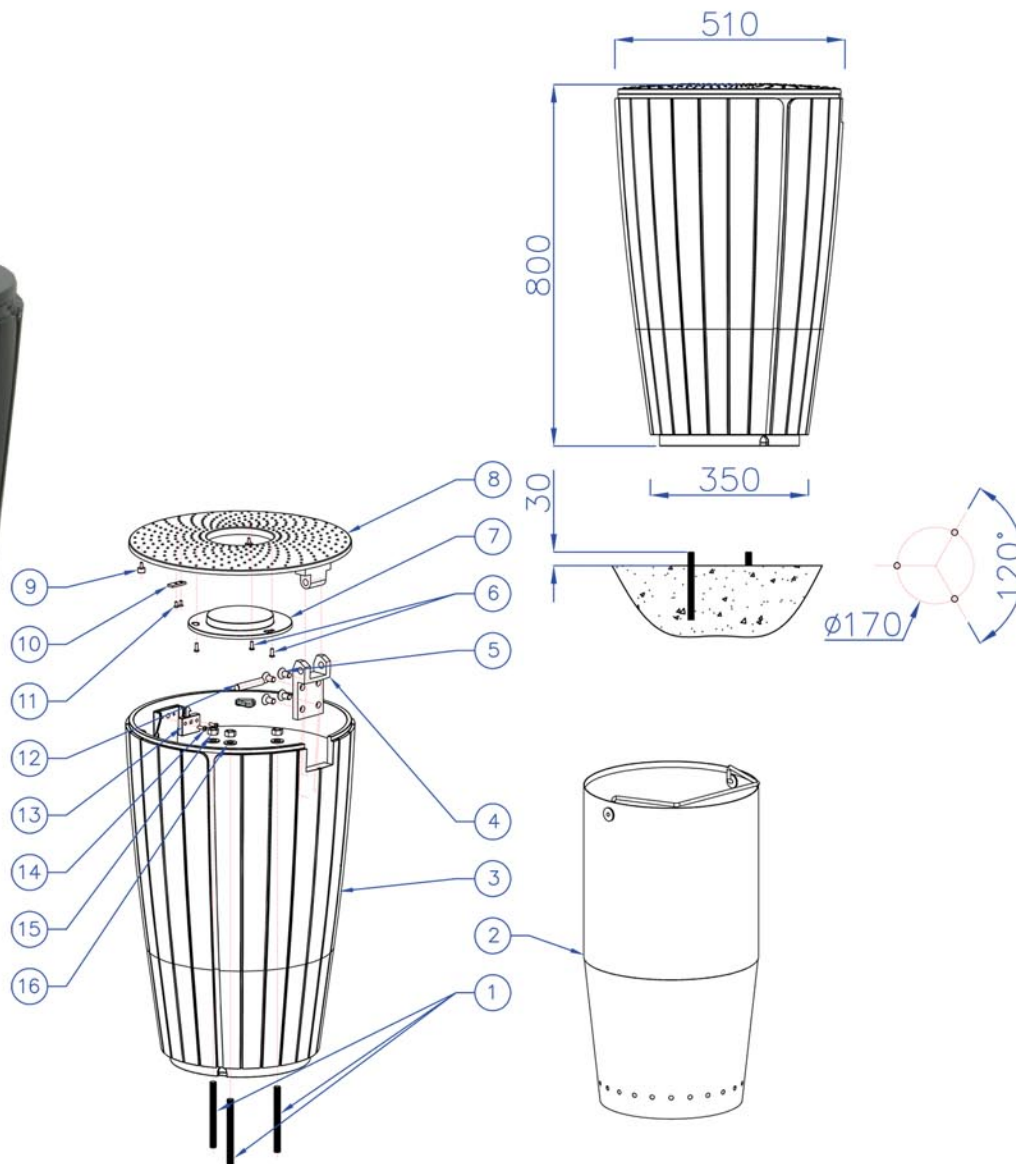

Grand large Waste bin

Cast iron waste bin
Capacity: 80 liters

grand large

design B. Fortier

Item	Nb	Description
1	3	M14x150 foundation bolt
2	1	80 liters waste basket
3	1	Body
4	1	Hinge part
5	4	Screw
6	3	Screw
7	1	Anti-terrorist security plate
8	1	Cover
9	2	Stop part
10	1	Lock part
11	2	Screw
12	1	Shaft
13	1	Lock
14	2	Screw
15	3	H M14 nut
16	3	M14 N washer

waste bin