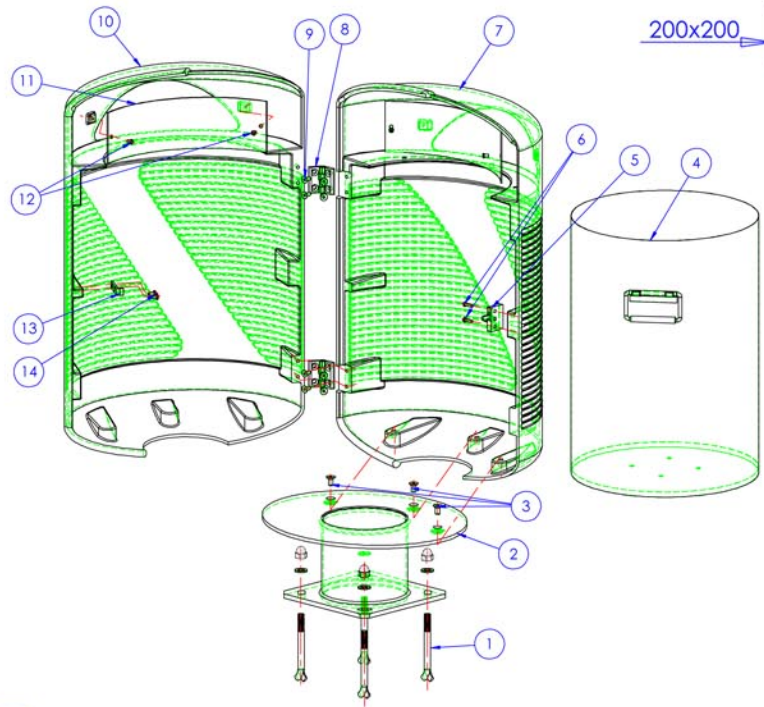

Alizea Waste bin

Cast iron Waste bin
Capacity : 80 liters

alizea line

Alizéa waste bin with anti-terrorist security plate

Item	Nb	Description
1	4	M14x150 foundation bolts M14 N washer M14 domed cap nut
2	1	Base
4	1	80 liters waste basket with handle
5	1	Lock
7	1	Body
8	2	Hinge
10	1	Door
11	2	Anti-terrorist security plate
13	1	Lock part

waste bin