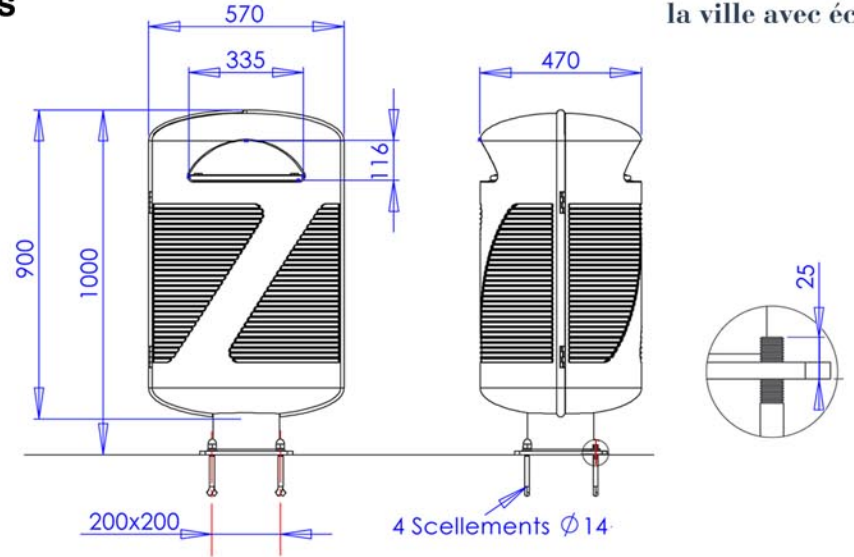

Alizea Waste bin

Cast iron Waste bin
Capacity : 80 liters

alizea line

Alizéa waste bin with anti-terrorist security plate

Item	Nb	Description
1	4	M14x150 foundation bolts M14 N washer M14 domed cap nut
2	1	Base
4	1	80 liters waste basket with handle
5	1	Lock
7	1	Body
8	2	Hinge
10	1	Door
11	2	Anti-terrorist security plate
13	1	Lock part