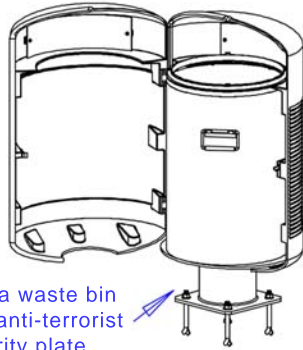

Alizea Waste bin

Cast iron Waste bin
Capacity : 80 liters

alizea line

Alizéa waste bin with anti-terrorist security plate

Item	Nb	Description
1	4	M14x150 foundation bolts M14 N washer M14 domed cap nut
2	1	Base
4	1	80 liters waste basket with handle
5	1	Lock
7	1	Body
8	2	Hinge
10	1	Door
11	2	Anti-terrorist security plate
13	1	Lock part