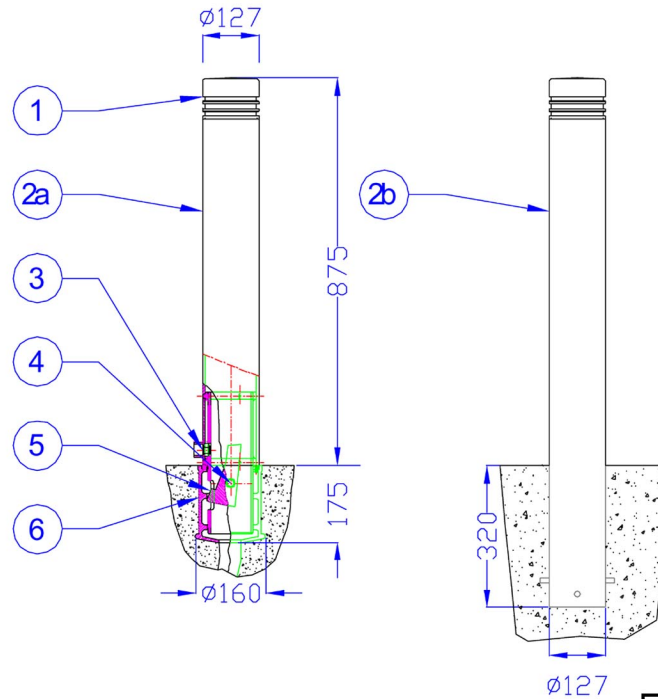

Vesoul 875-127 bollard

Steel and cast iron bollard

vesoul

ht 875 bollard
removable

fixed

Supplied assembled

Item	Nb	Description
1	1	Head
2	1	Body
3	1	Screw
4	1	Shaft
5	1	Lock device
6	1	Ground sleeve

bollards