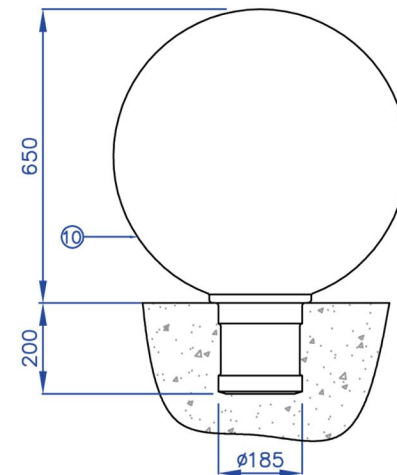

Sphère bollard

Cast iron bollard

Ø300 bollard
fixed removable

Ø420 bollard
fixed removable

Ø650 bollard

sphère

Item	Nb	Description
1	1	Ø 300 mm body
2	1	HM 16x70 screw
3	1	Lock device
4	1	Shaft
5	1	Ground sleeve
6	1	Ø 420 mm body
7	1	Lock device
8	1	Shaft
9	1	Ground sleeve
10	1	Ø 650 mm body