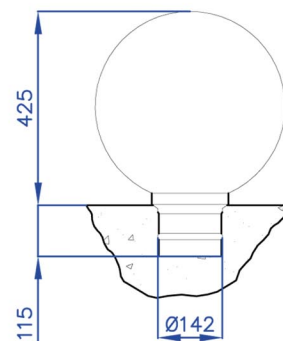

Sphère bollard

Cast iron bollard

Ø300 bollard
fixed removable

Ø420 bollard
fixed removable

Ø650 bollard

sphère

Item	Nb	Description
1	1	Ø 300 mm body
2	1	HM 16x70 screw
3	1	Lock device
4	1	Shaft
5	1	Ground sleeve
6	1	Ø 420 mm body
7	1	Lock device
8	1	Shaft
9	1	Ground sleeve
10	1	Ø 650 mm body