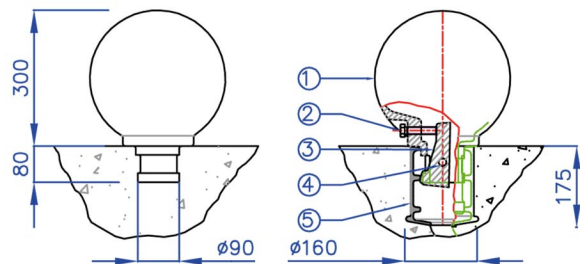

Sphère bollard

Cast iron bollard

Ø300 bollard
fixed removable

Ø420 bollard
fixed removable

Ø650 bollard

sphère

Item	Nb	Description
1	1	Ø 300 mm body
2	1	HM 16x70 screw
3	1	Lock device
4	1	Shaft
5	1	Ground sleeve
6	1	Ø 420 mm body
7	1	Lock device
8	1	Shaft
9	1	Ground sleeve
10	1	Ø 650 mm body