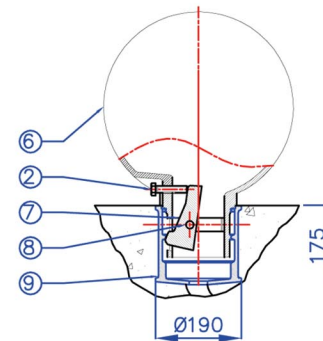

Sphère bollard

Cast iron bollard

Ø300 bollard
fixed removable

Ø420 bollard
fixed removable

Ø650 bollard

sphère

Item	Nb	Description
1	1	Ø 300 mm body
2	1	HM 16x70 screw
3	1	Lock device
4	1	Shaft
5	1	Ground sleeve
6	1	Ø 420 mm body
7	1	Lock device
8	1	Shaft
9	1	Ground sleeve
10	1	Ø 650 mm body