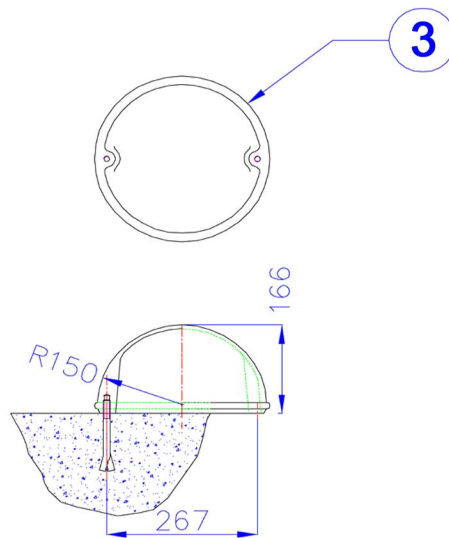

Demi-sphère bollard

Cast iron bollard

demi-sphère

Item	Nb	Description
1	1	Body of Ø400mm bollard
2	2	M12 fondation bolt
3	1	Body of Ø300mm bollard

bollards