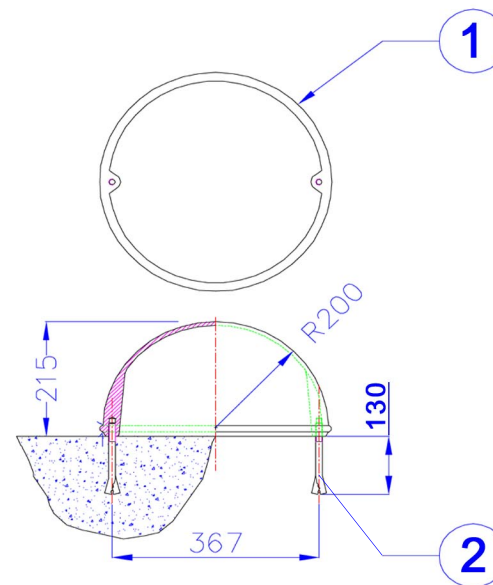

Demi-sphère bollard

Cast iron bollard

demi-sphère

Item	Nb	Description
1	1	Body of Ø400mm bollard
2	2	M12 fondation bolt
3	1	Body of Ø300mm bollard

bollards