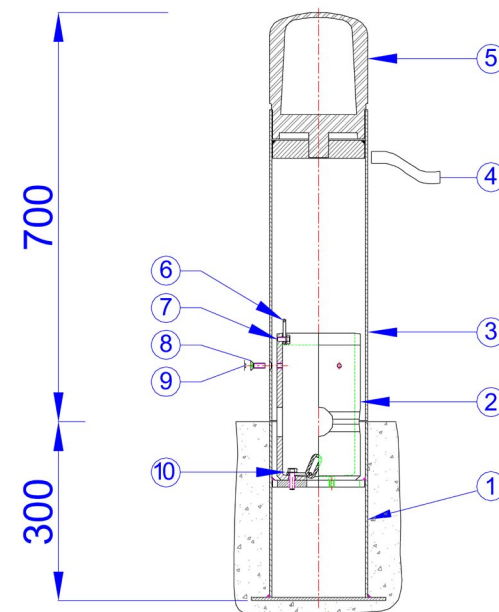

## Steel and aluminium bollard

alizée | i n e

Alizée bollard

Alizée bollard optional reflective band

Alizée bollard with mechanical fuse and reflective band

Item	Nb	Description
1	1	Ground sleeve
2	1	Mechanical fuse
3	1	Body
4	1	Optional reflective band
5	1	Head
6	10	Chain link
7	1	Screw + Washer
8	3	Screw
9	3	Cap
10	1	Screw + Washer