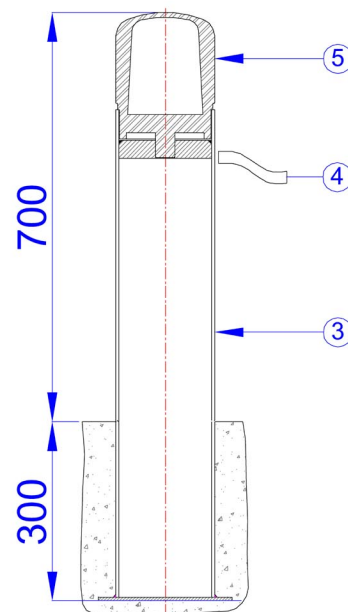

## Steel and aluminium bollard

alizée | i n e

Alizée bollard

Alizée bollard optional reflective band

Alizée bollard with mechanical fuse and reflective band

Item	Nb	Description
1	1	Ground sleeve
2	1	Mechanical fuse
3	1	Body
4	1	Optional reflective band
5	1	Head
6	10	Chain link
7	1	Screw + Washer
8	3	Screw
9	3	Cap
10	1	Screw + Washer