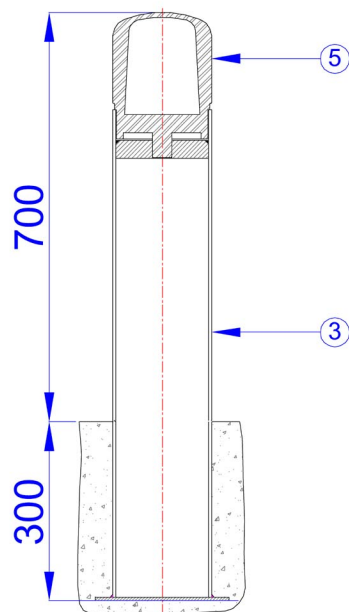

## Steel and aluminium bollard

alizée | i n e

Alizée bollard

Alizée bollard optional reflective band

Alizée bollard with mechanical fuse and reflective band

Item	Nb	Description
1	1	Ground sleeve
2	1	Mechanical fuse
3	1	Body
4	1	Optional reflective band
5	1	Head
6	10	Chain link
7	1	Screw + Washer
8	3	Screw
9	3	Cap
10	1	Screw + Washer