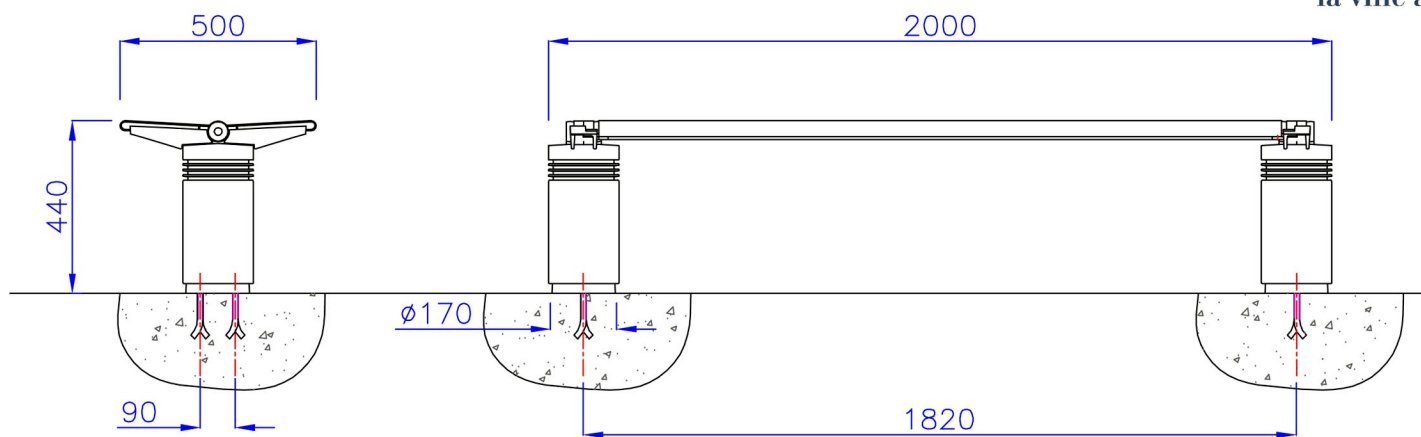

Urbino bench without backrest

Cast iron legs
Exotic wooded slats

urbino line
by J.-M. Wilmotte

Item	Nb	Description
1	4	M14x150 foundation bolt
	4	M14 nut
	4	M14 washer
2	2	Foundation part
3	2	Body
4	2	Cover
5	2+2	Arm
6	1	Batch of slats