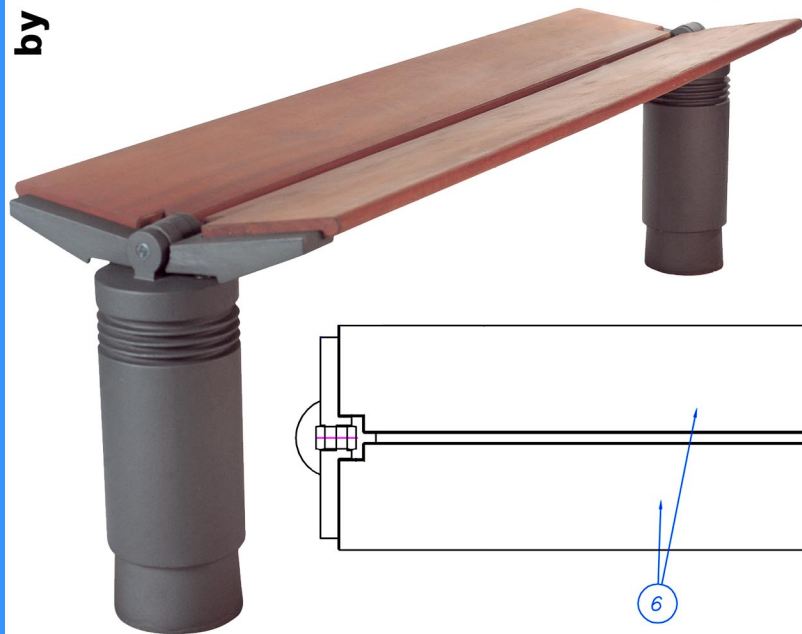

Urbino bench without backrest

Cast iron legs
Exotic wooded slats

urbino line
by J.-M. Wilmotte

Item	Nb	Description
1	4	M14x150 foundation bolt
	4	M14 nut
	4	M14 washer
2	2	Foundation part
3	2	Body
4	2	Cover
5	2+2	Arm
6	1	Batch of slats