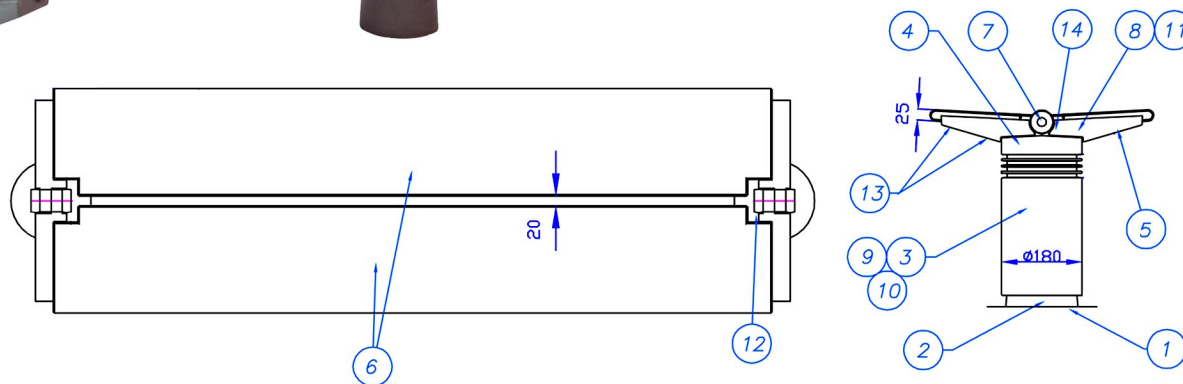

Urbino bench without backrest

Cast iron legs
Exotic wooded slats

urbino line
by J.-M. Wilmotte

Item	Nb	Description
1	4	M14x150 foundation bolt
	4	M14 nut
	4	M14 washer
2	2	Foundation part
3	2	Body
4	2	Cover
5	2+2	Arm
6	1	Batch of slats