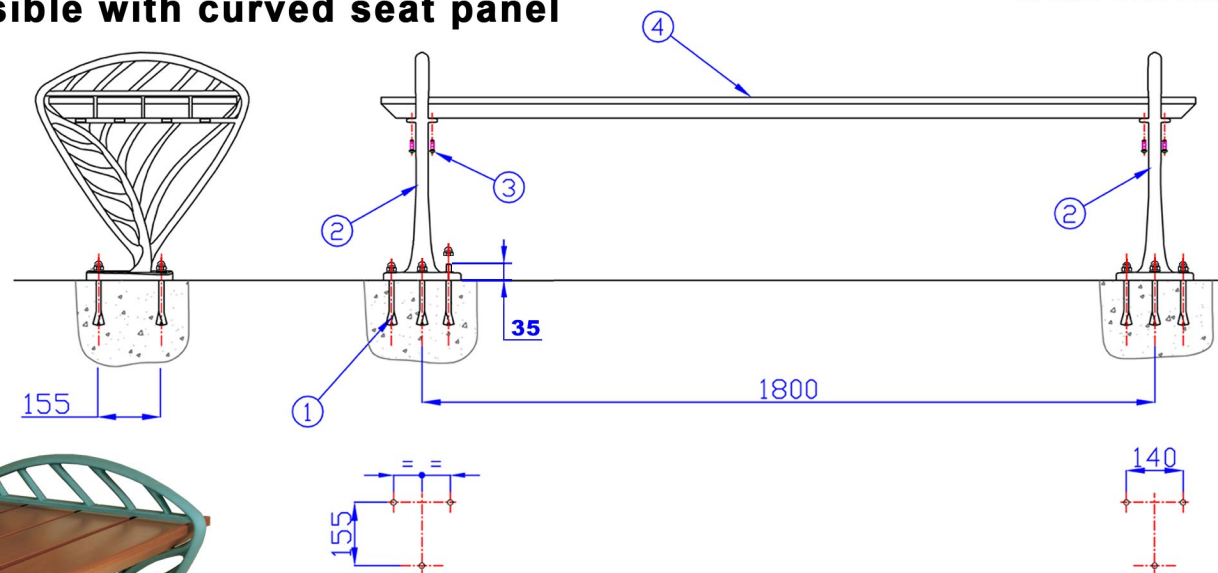

## Flore bench (without backrest)

**Cast iron legs**  
**Exotic wooded slats**  
**Possible with curved seat panel**

flore  
line  
by F.Persouyre

### curved bench

Seating may be supplied in a curved arrangement to any required radius (min R 3m)

Supplied not assembled  
Supplied assembled in option

Item	Nb	Description
1a	6	Ø12x150 foundation bolt
1b	6	M12 domed cap nut
1c	6	M12 washer
2	1	Leg
4	1	Batch of slats
5	1	Specific tool