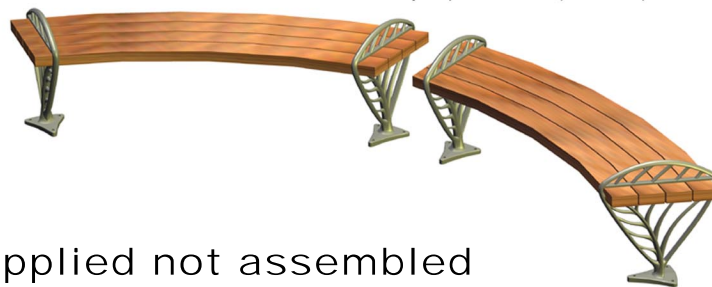

## Flore bench (without backrest)

**Cast iron legs**  
**Exotic wooded slats**  
**Possible with curved seat panel**

flore  
line  
by F.Persouyre

### curved bench

Seating may be supplied in a curved arrangement to any required radius (min R 3m)

Supplied not assembled  
Supplied assembled in option

Item	Nb	Description
1a	6	Ø12x150 foundation bolt
1b	6	M12 domed cap nut
1c	6	M12 washer
2	1	Leg
4	1	Batch of slats
5	1	Specific tool