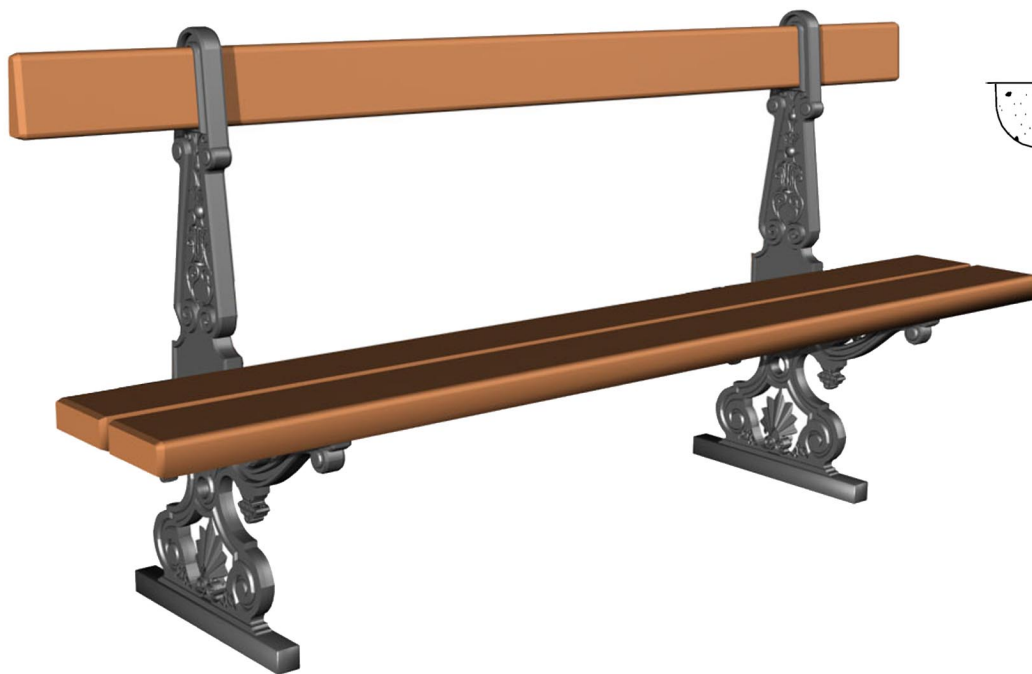

# Ville de Paris bench

Cast iron legs  
Exotic wooded slats

ville de paris

Item	Nb	Description
1	4	M14x150 foundation bolt
2	4	M14 domed cap nut
3	4	M14 N washer
4	2	Bench leg
7	1	Batch of slats

supplied not assembled