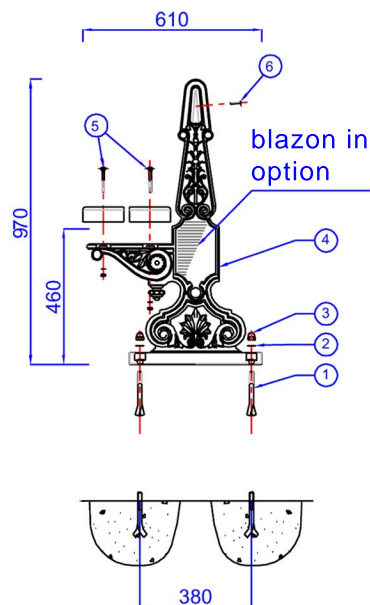

# Ville de Paris bench

Cast iron legs  
Exotic wooded slats

ville de paris

Item	Nb	Description
1	4	M14x150 foundation bolt
2	4	M14 domed cap nut
3	4	M14 N washer
4	2	Bench leg
7	1	Batch of slats

supplied not assembled