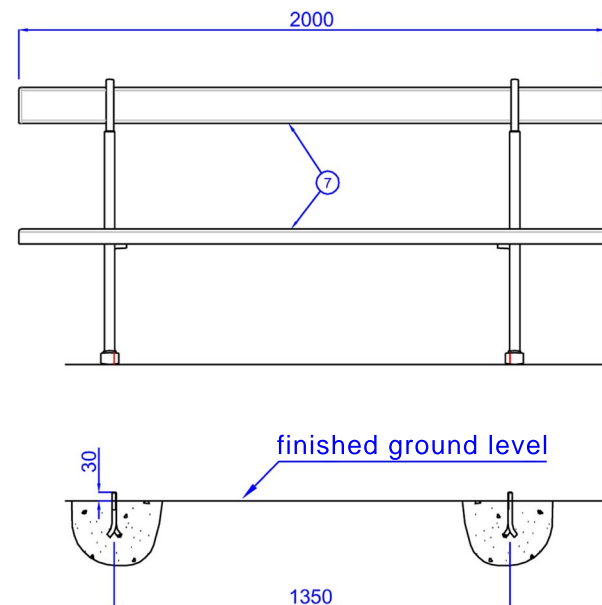

# Ville de Paris bench

Cast iron legs  
Exotic wooded slats

ville de paris

Item	Nb	Description
1	4	M14x150 foundation bolt
2	4	M14 domed cap nut
3	4	M14 N washer
4	2	Bench leg
7	1	Batch of slats

supplied not assembled