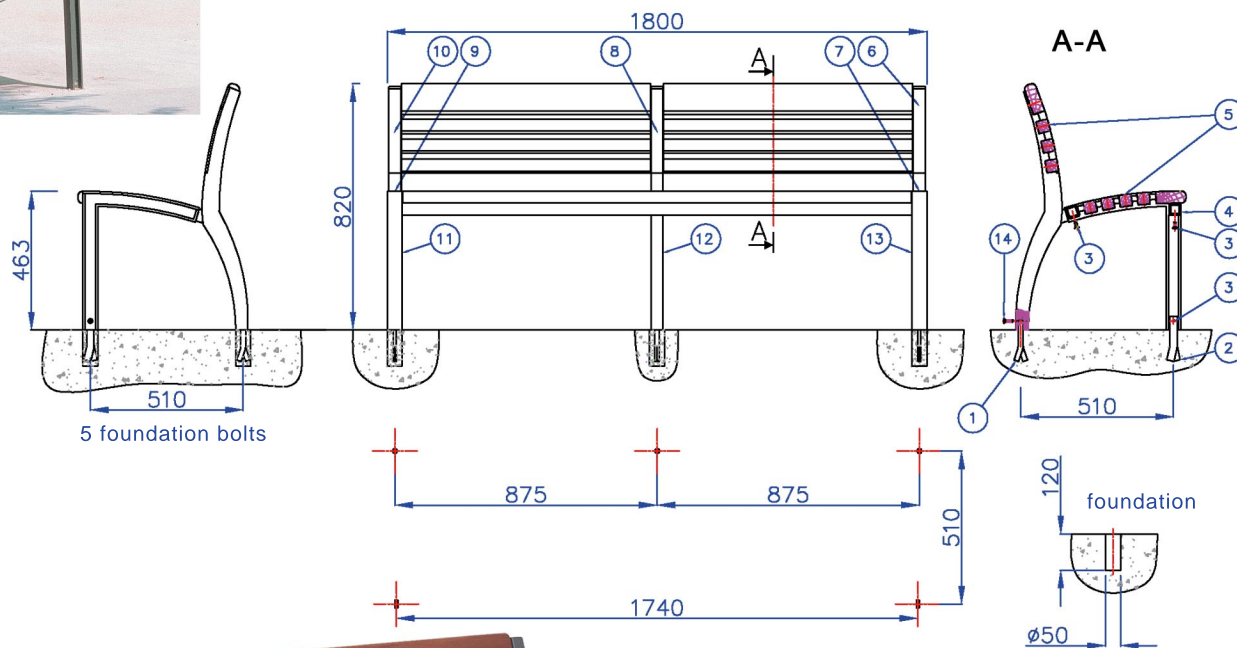

# Urbino single bench

**Cast iron legs**  
**Exotic wooded slats**

urbino line  
by J-M. Wilmotte

supplied assembled

Item	Nb	Description
1	3	ø16lg 150mm foundation bolt
2	2	25x10 lg150 rectangular foundation bolt
3	6	TFHc M8x20 screw
4	1	Support
5	1	Batch of slats
6	1	Right backrest support strap
7	1	Right seat support strap
8	1	Central backrest support strap
9	1	Left seat support strap
10	1	Left backrest support strap
11	1	Left leg
12	1	Central leg
13	1	Right leg
14	3	TFHc M8x30 screw
15	10	TFHc M8x35 screw
16	1	CHc M8x20 screw
17	13	TFHc M6x16 screw