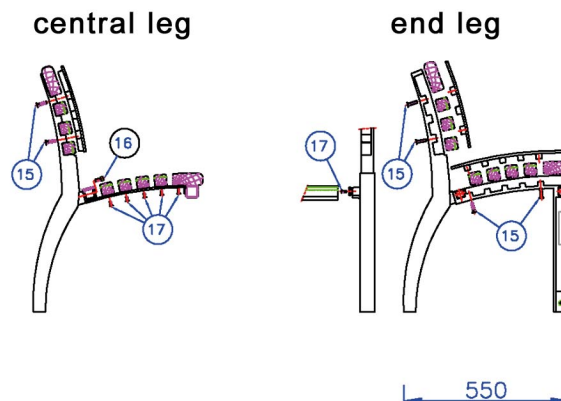

# Urbino single bench

**Cast iron legs**  
**Exotic wooded slats**

urbino line  
by J-M. Wilmotte

supplied assembled

Item	Nb	Description
1	3	ø16lg 150mm foundation bolt
2	2	25x10 lg150 rectangular foundation bolt
3	6	TFHc M8x20 screw
4	1	Support
5	1	Batch of slats
6	1	Right backrest support strap
7	1	Right seat support strap
8	1	Central backrest support strap
9	1	Left seat support strap
10	1	Left backrest support strap
11	1	Left leg
12	1	Central leg
13	1	Right leg
14	3	TFHc M8x30 screw
15	10	TFHc M8x35 screw
16	1	CHc M8x20 screw
17	13	TFHc M6x16 screw