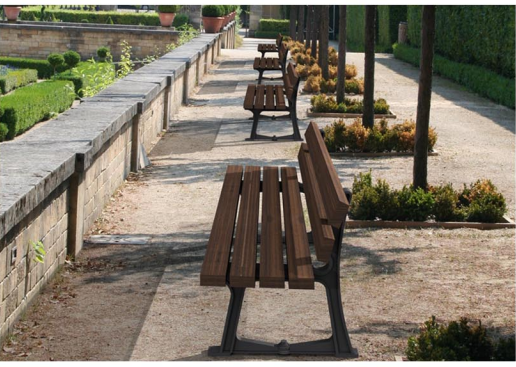

Saphir mod 08 bench

Cast iron leg
Exotic wooded slats

saphir

Item	Nb	Description
1	2	Ø16x250 foundation bolt
	2	M16 N washer
	2	M16 domed cap nut
4	2	Leg
7	1	Batch of six slats

supplied not assembled

benches