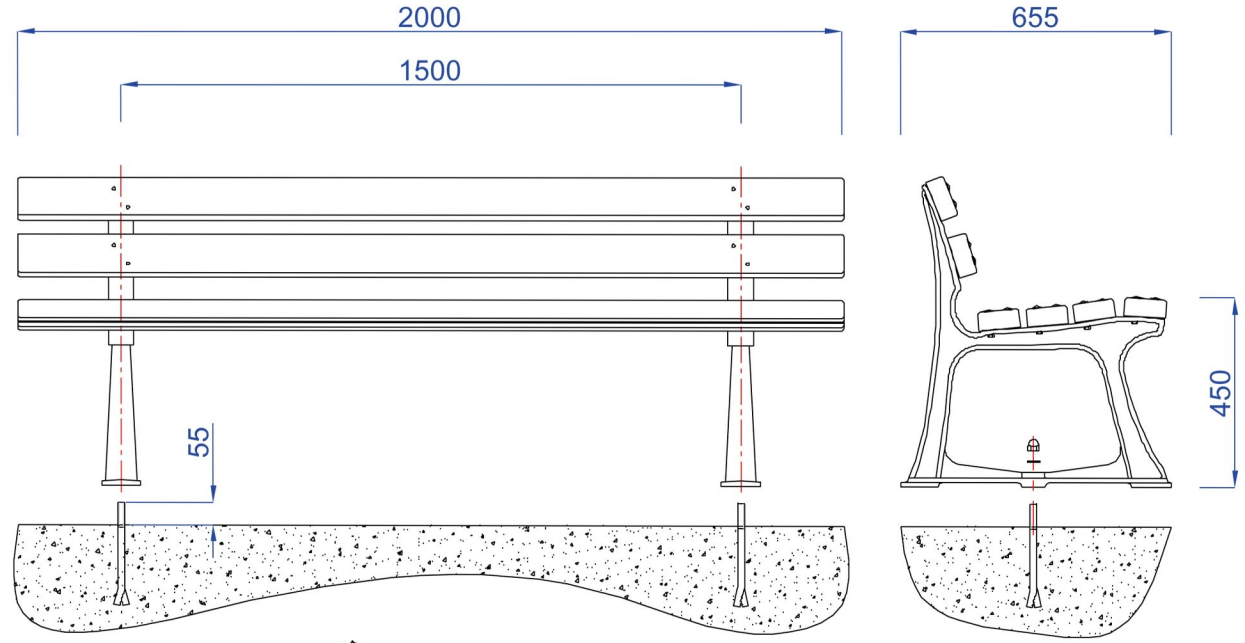

Saphir mod 08 bench

Cast iron leg
Exotic wooded slats

saphir

Item	Nb	Description
1	2	Ø16x250 foundation bolt
	2	M16 N washer
	2	M16 domed cap nut
4	2	Leg
7	1	Batch of six slats

supplied not assembled

benches