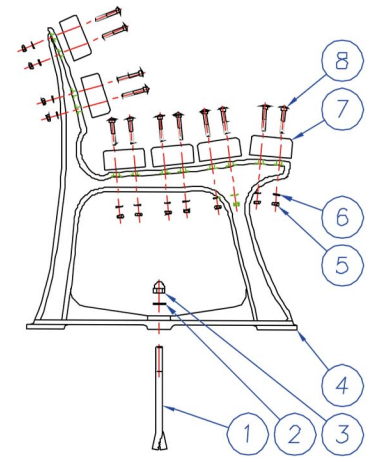

Saphir mod 08 bench

Cast iron leg
Exotic wooded slats

saphir

Item	Nb	Description
1	2	Ø16x250 foundation bolt
	2	M16 N washer
	2	M16 domed cap nut
4	2	Leg
7	1	Batch of six slats

supplied not assembled

benches