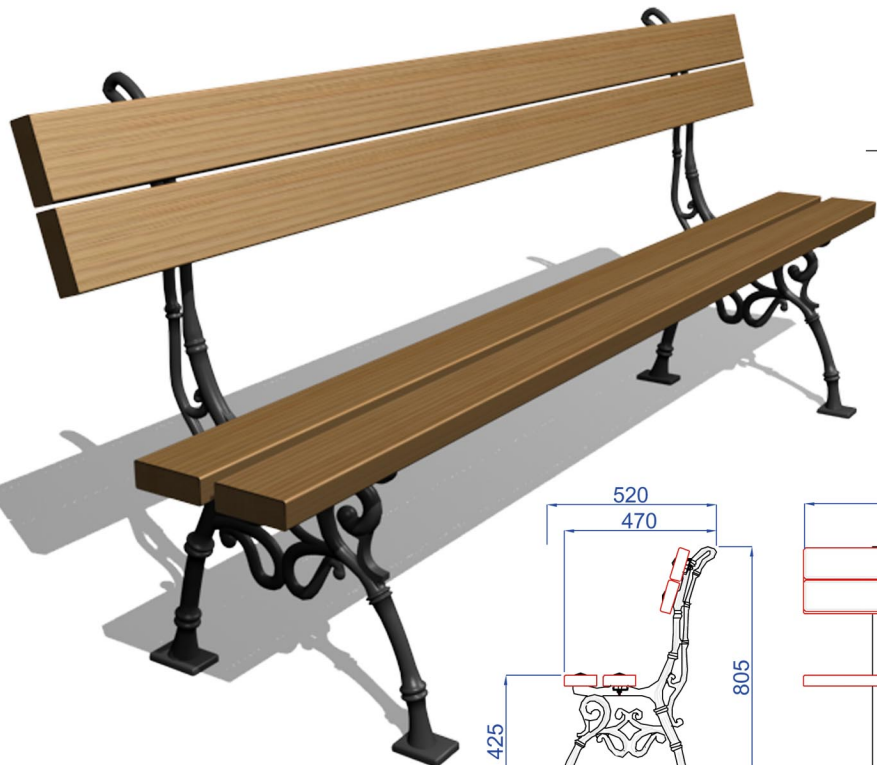

Provence mod 08 bench

Cast iron legs
Exotic wooded slats

provence

Item	Nb	Description
1	2	Provence bench leg
5	1	Batch of slats
6	4	M14x150 foundation bolt
	4	H M14 nut
	4	M14 N washer

supplied not assembled

benches