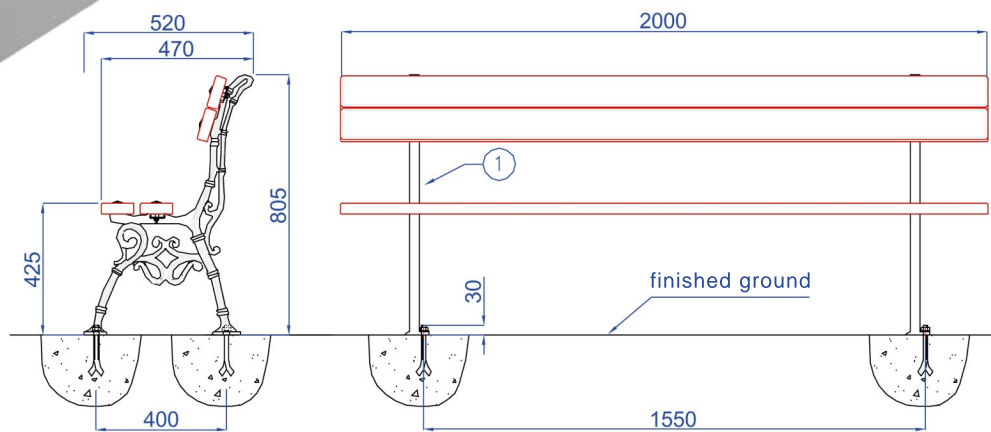

Provence mod 08 bench

Cast iron legs
Exotic wooded slats

provence

Item	Nb	Description
1	2	Provence bench leg
5	1	Batch of slats
6	4	M14x150 foundation bolt
	4	H M14 nut
	4	M14 N washer

supplied not assembled