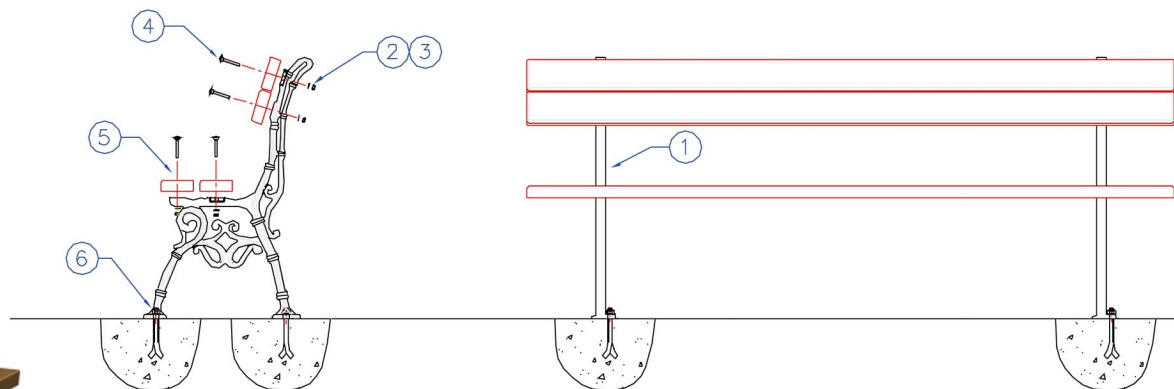

Provence mod 08 bench

Cast iron legs
Exotic wooded slats

provence

Item	Nb	Description
1	2	Provence bench leg
5	1	Batch of slats
6	4	M14x150 foundation bolt
	4	H M14 nut
	4	M14 N washer

supplied not assembled