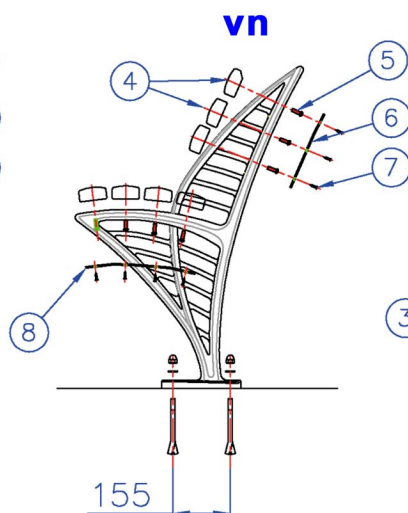

Flore bench

**Cast iron legs
Exotic wooded slats**

Possible in two configurations : va or vn

flore line

by F.Persouyre

Flore vn bench

Item	Nb	Description
1a	6	M12x150 foundation bolts
1b	6	M12 domed cap nut
1c	6	M12 washer
2	1	Right leg
3	1	Left leg
4	7	slats
5	14	TRHc M8x25 screw
6	1	Support strap
7	7	M4x20 screw
8	1	Seat support strap
9	1	Specific tool