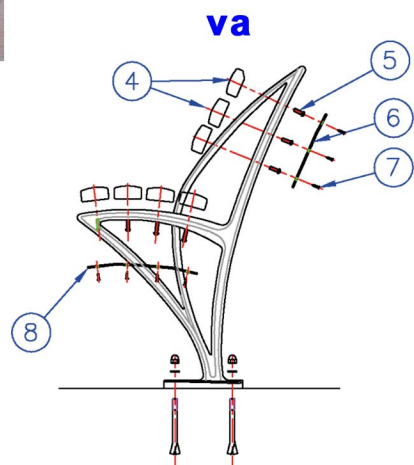

Flore bench

**Cast iron legs
Exotic wooded slats**

Possible in two configurations : va or vn

flore line

by F.Persouyre

Flore vn bench

Item	Nb	Description
1a	6	M12x150 foundation bolts
1b	6	M12 domed cap nut
1c	6	M12 washer
2	1	Right leg
3	1	Left leg
4	7	slats
5	14	TRHc M8x25 screw
6	1	Support strap
7	7	M4x20 screw
8	1	Seat support strap
9	1	Specific tool