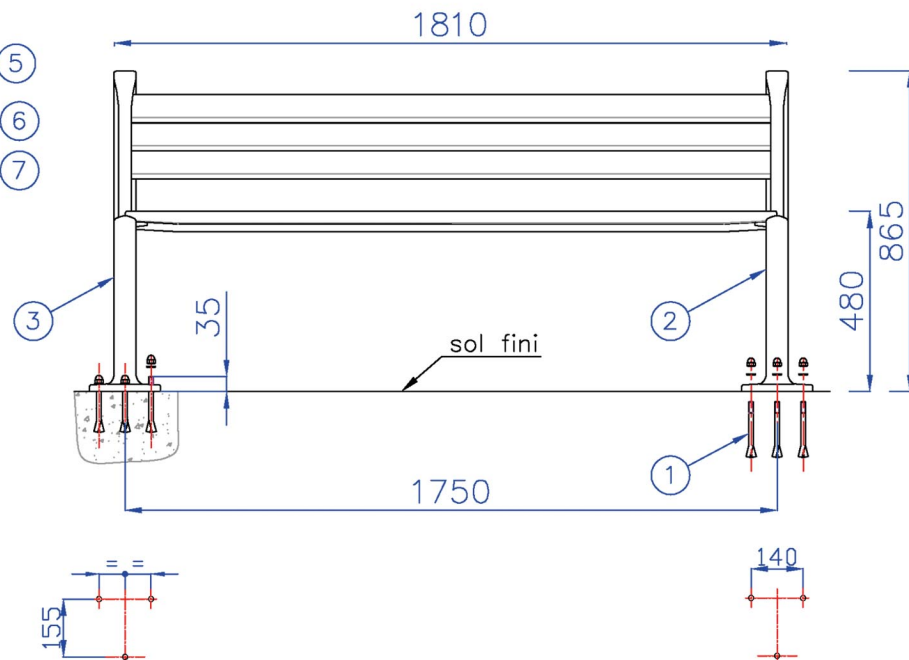

Flore bench

**Cast iron legs
Exotic wooded slats**

Possible in two configurations : va or vn

flore line

by F.Persouyre

Flore vn bench

Item	Nb	Description
1a	6	M12x150 foundation bolts
1b	6	M12 domed cap nut
1c	6	M12 washer
2	1	Right leg
3	1	Left leg
4	7	slats
5	14	TRHc M8x25 screw
6	1	Support strap
7	7	M4x20 screw
8	1	Seat support strap
9	1	Specific tool

Supplied not assembled (supplied assembled in option)