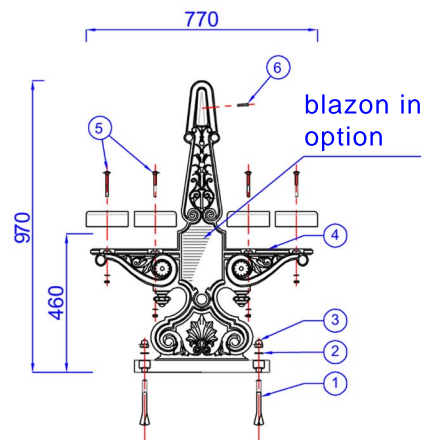

Ville de Paris double bench

cast iron legs
Exotic wooded slats

ville de paris

Item	Nb	Description
1	4	M14x150 foundation bolt
2	4	M14 domed cap nut
3	4	M14 N washer
4	2	Bench leg
7	1	Batch of slats

Supplied not assembled