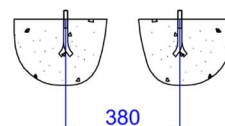

Ville de Paris double bench

cast iron legs
Exotic wooded slats

ville de paris

Item	Nb	Description
1	4	M14x150 foundation bolt
2	4	M14 domed cap nut
3	4	M14 N washer
4	2	Bench leg
7	1	Batch of slats

Supplied not assembled