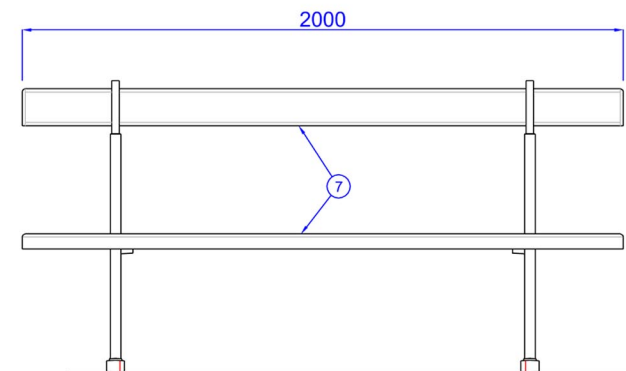

Ville de Paris double bench

cast iron legs
Exotic wooded slats

ville de paris

Item	Nb	Description
1	4	M14x150 foundation bolt
2	4	M14 domed cap nut
3	4	M14 N washer
4	2	Bench leg
7	1	Batch of slats

Supplied not assembled