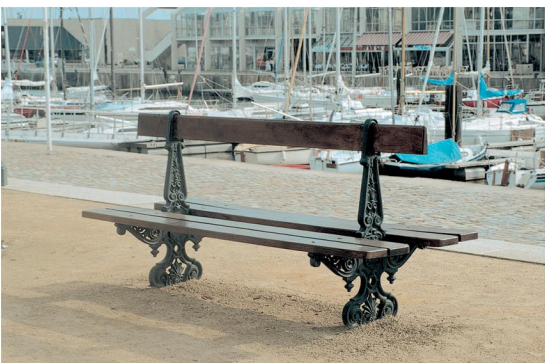

Ville de Paris double bench

cast iron legs
Exotic wooded slats

ville de paris

Item	Nb	Description
1	4	M14x150 foundation bolt
2	4	M14 domed cap nut
3	4	M14 N washer
4	2	Bench leg
7	1	Batch of slats

Supplied not assembled

benches