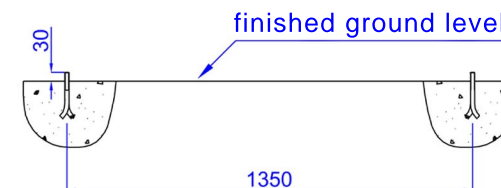

Ville de Paris double bench

cast iron legs
Exotic wooded slats

ville de paris

Item	Nb	Description
1	4	M14x150 foundation bolt
2	4	M14 domed cap nut
3	4	M14 N washer
4	2	Bench leg
7	1	Batch of slats

Supplied not assembled